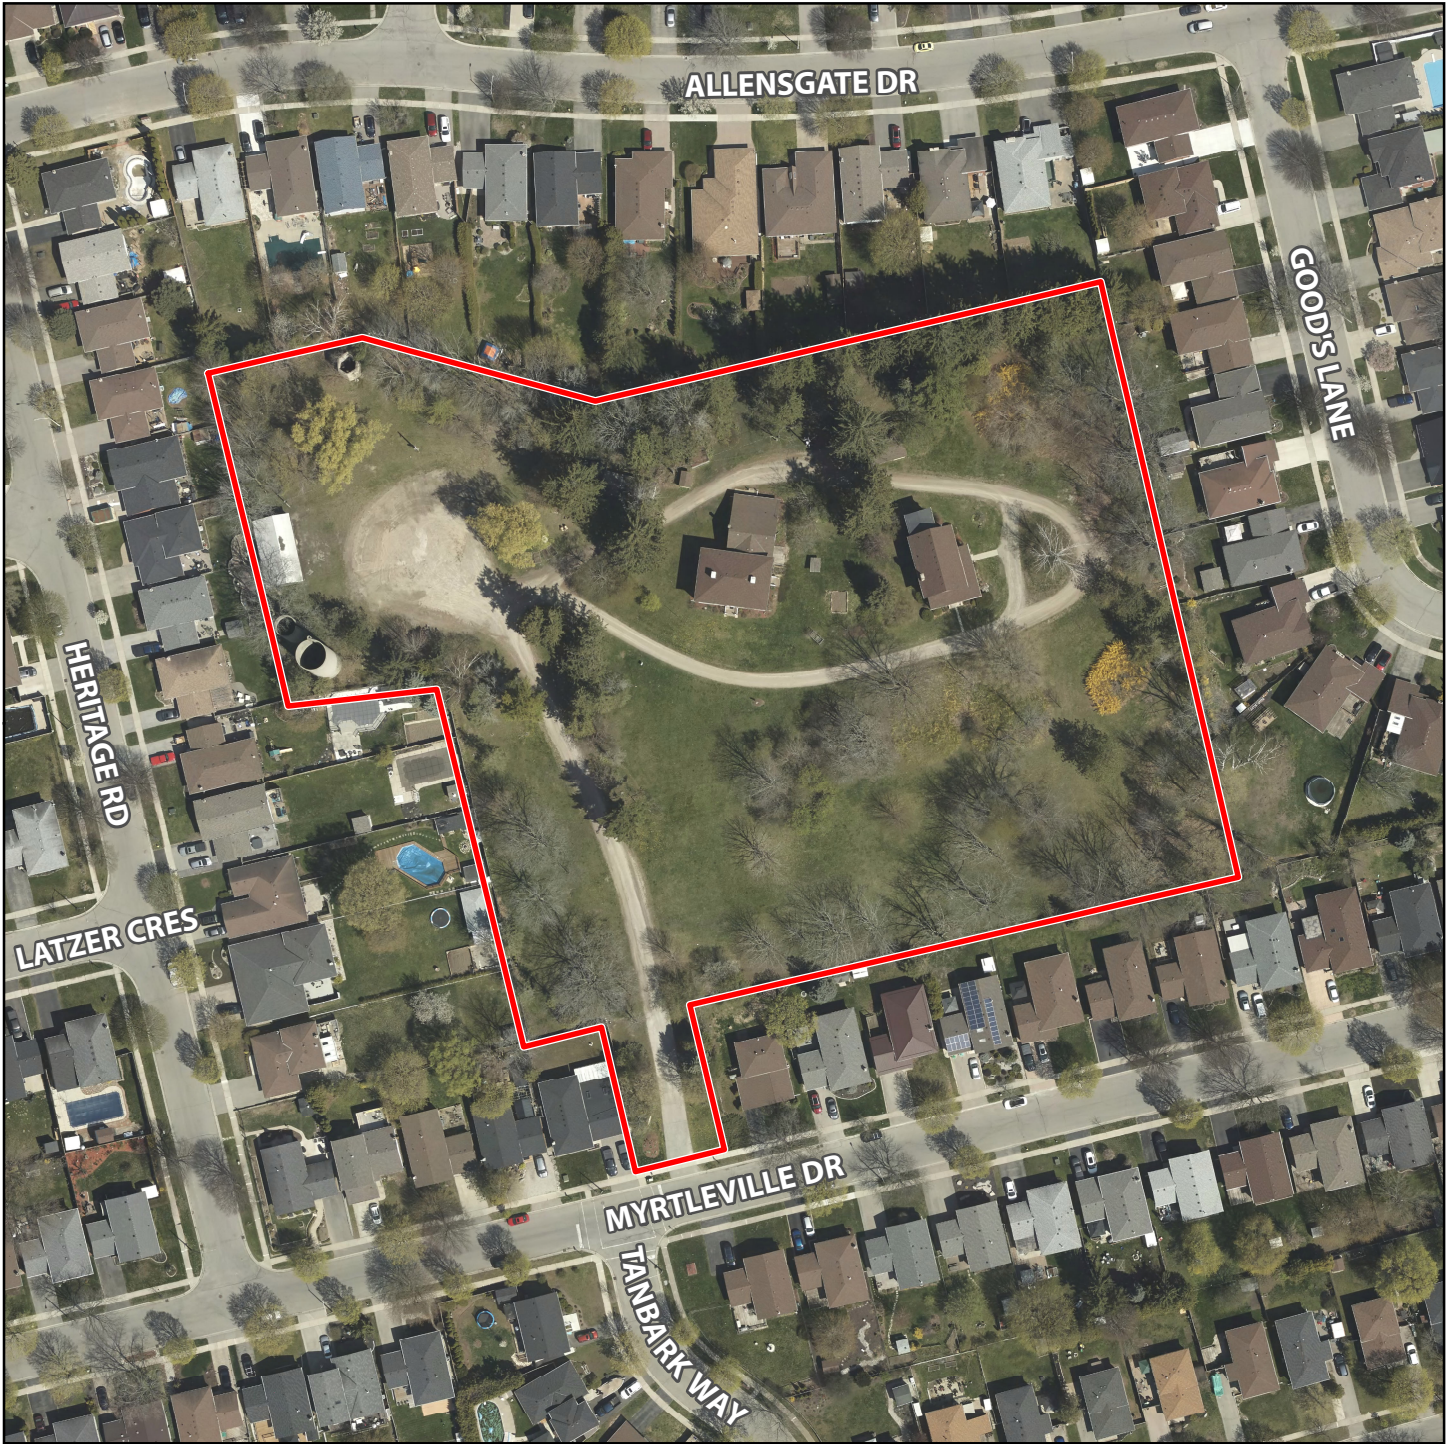

Aerial Photo

LEGEND

 SUBJECT LANDS
(34 Myrtleville Drive)

0 25 50 100
Metres