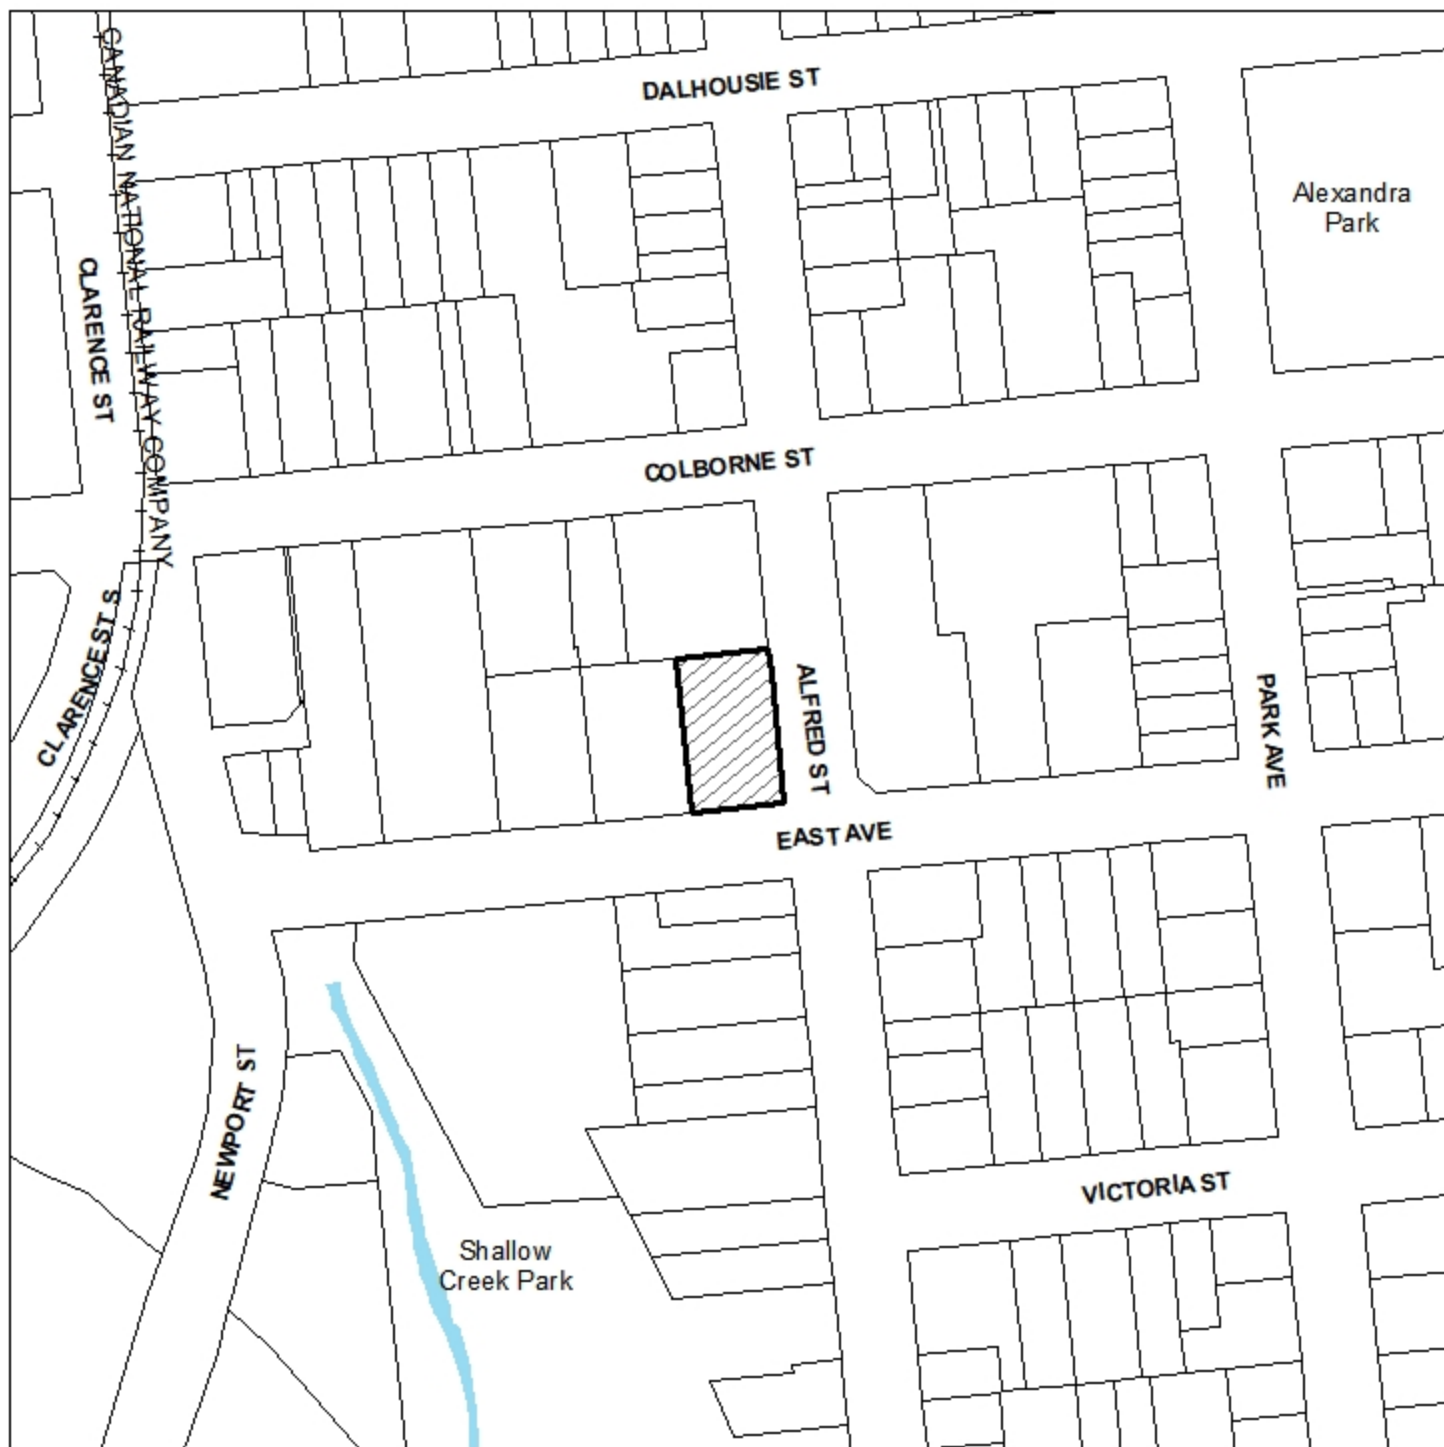

LOCATION MAP

70 Alfred Street

Legend

 SUBJECT LAND

0 50 100 Metres